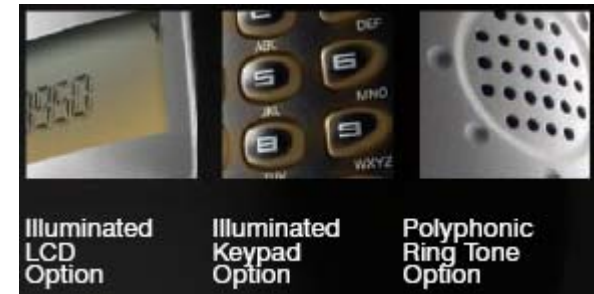

HIGH-TECH DECT TELEPHONE ORION

MODEL: OD-31

Peculiarity:

- Russificated digital answering machine
- Handset speakerphone
- Phone book for 30 names
- Last 20 calls storage
- CallerID
- Illuminated LCD
- Illuminated keypad
- Russificated menu
- Polyphonic ringer

Caller identification

CID Type II and Type I (DTMF and FSK)	Auto
CID call log	20

Handset features

LCD (icons & alphanumeric)	3 lines
<u>Illuminated keypad and LCD</u>	+
Menu driven user interface	+
Languages	2
<u>Phone book with search</u>	30 names
Last number redial (max 20 digits)	5
Ringling melodies selection on handset (polyphonic) and base	10
Voice volume control	+
<u>Mute / secrecy</u>	+
<u>Handset speakerphone</u>	+
Handset key lock (with shortcut key)	+
Call duration display (timer)	+
Out of range warning (visual and audio)	+
<u>Low battery warning (visual and audio)</u>	+
User replaceable batteries	AAA
110 hours standby time, 8 hours talk time	+

Base Features

DTMF / Pulse dialing	+
Power and charging indicator	+